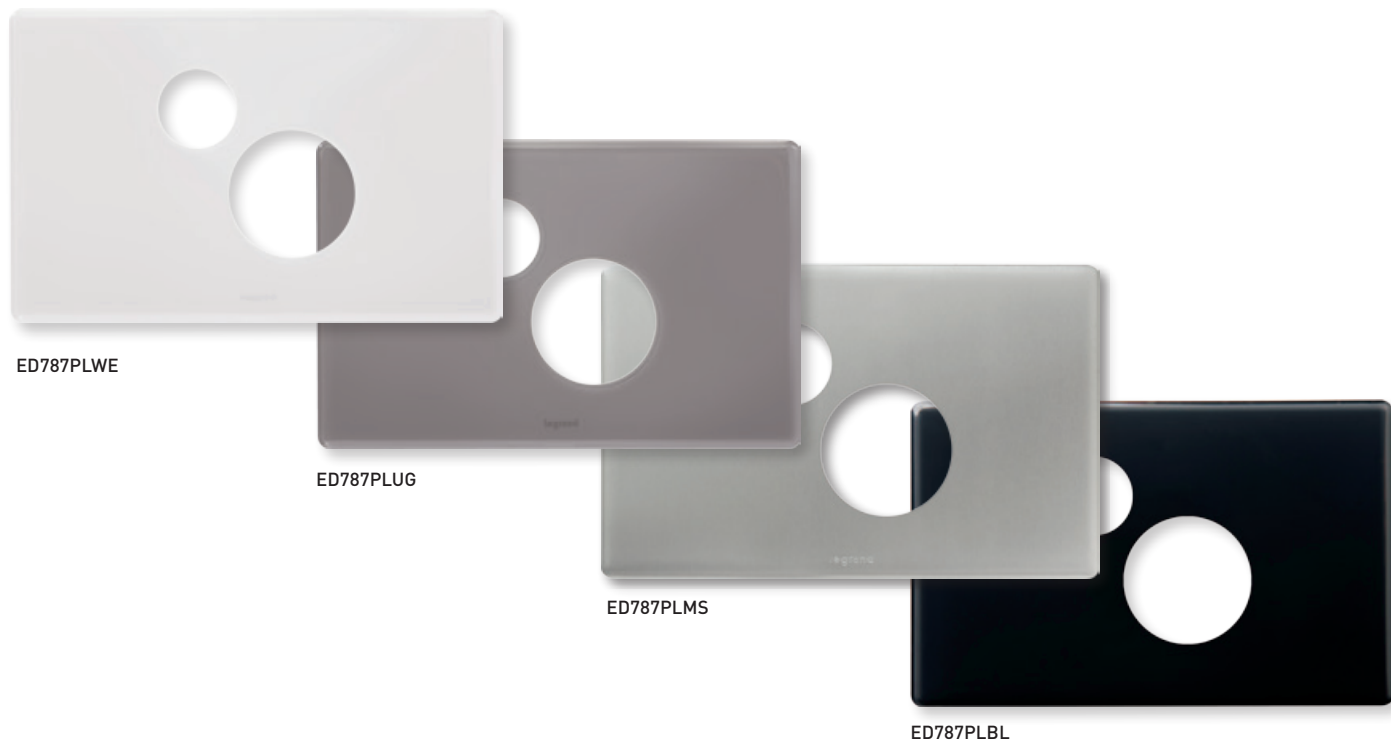

Data Sheet

Excel Life™

Dedicated Plate, Single Powerpoint,
Coverplate Only

Cat No. **ED787PLWE, ED787PLUG, ED787PLMS, ED787PLBL, ED787PLIC, ED787PLDI**

Cat No.	ED787PLWE, ED787PLUG, ED787PLMS, ED787PLBL, ED787PLIC, ED787PLDI
Description	Excel Life Dedicated Plate, Single Powerpoint Coverplate
Colour	White (WE), Matt Silver (MS), Urban Grey (UG), Black (BL), Ice (IC), Diesel (DI)
Dimensions (WxHxD)	121 x 77 x 10mm

Excel Life™

Dedicated Plate, Single Powerpoint, Coverplate Only

Cat No. **ED787PLWE, ED787PLUG, ED787PLMS, ED787PLBL, ED787PLIC, ED787PLDI**

ED787PLWE

ED787PLUG

ED787PLMS

ED787PLBL

ED787PLIC

ED787PLDI

- 6 colours available
- Suitable for Dedicated Plate series

Single product	
Cat No.	Barcode
ED787PLWE	9321001423324
ED787PLUG	9321001423317
ED787PLMS	9321001442448
ED787PLBL	9321001452386
ED787PLIC	9321001419785
ED787PLDI	9321001419778